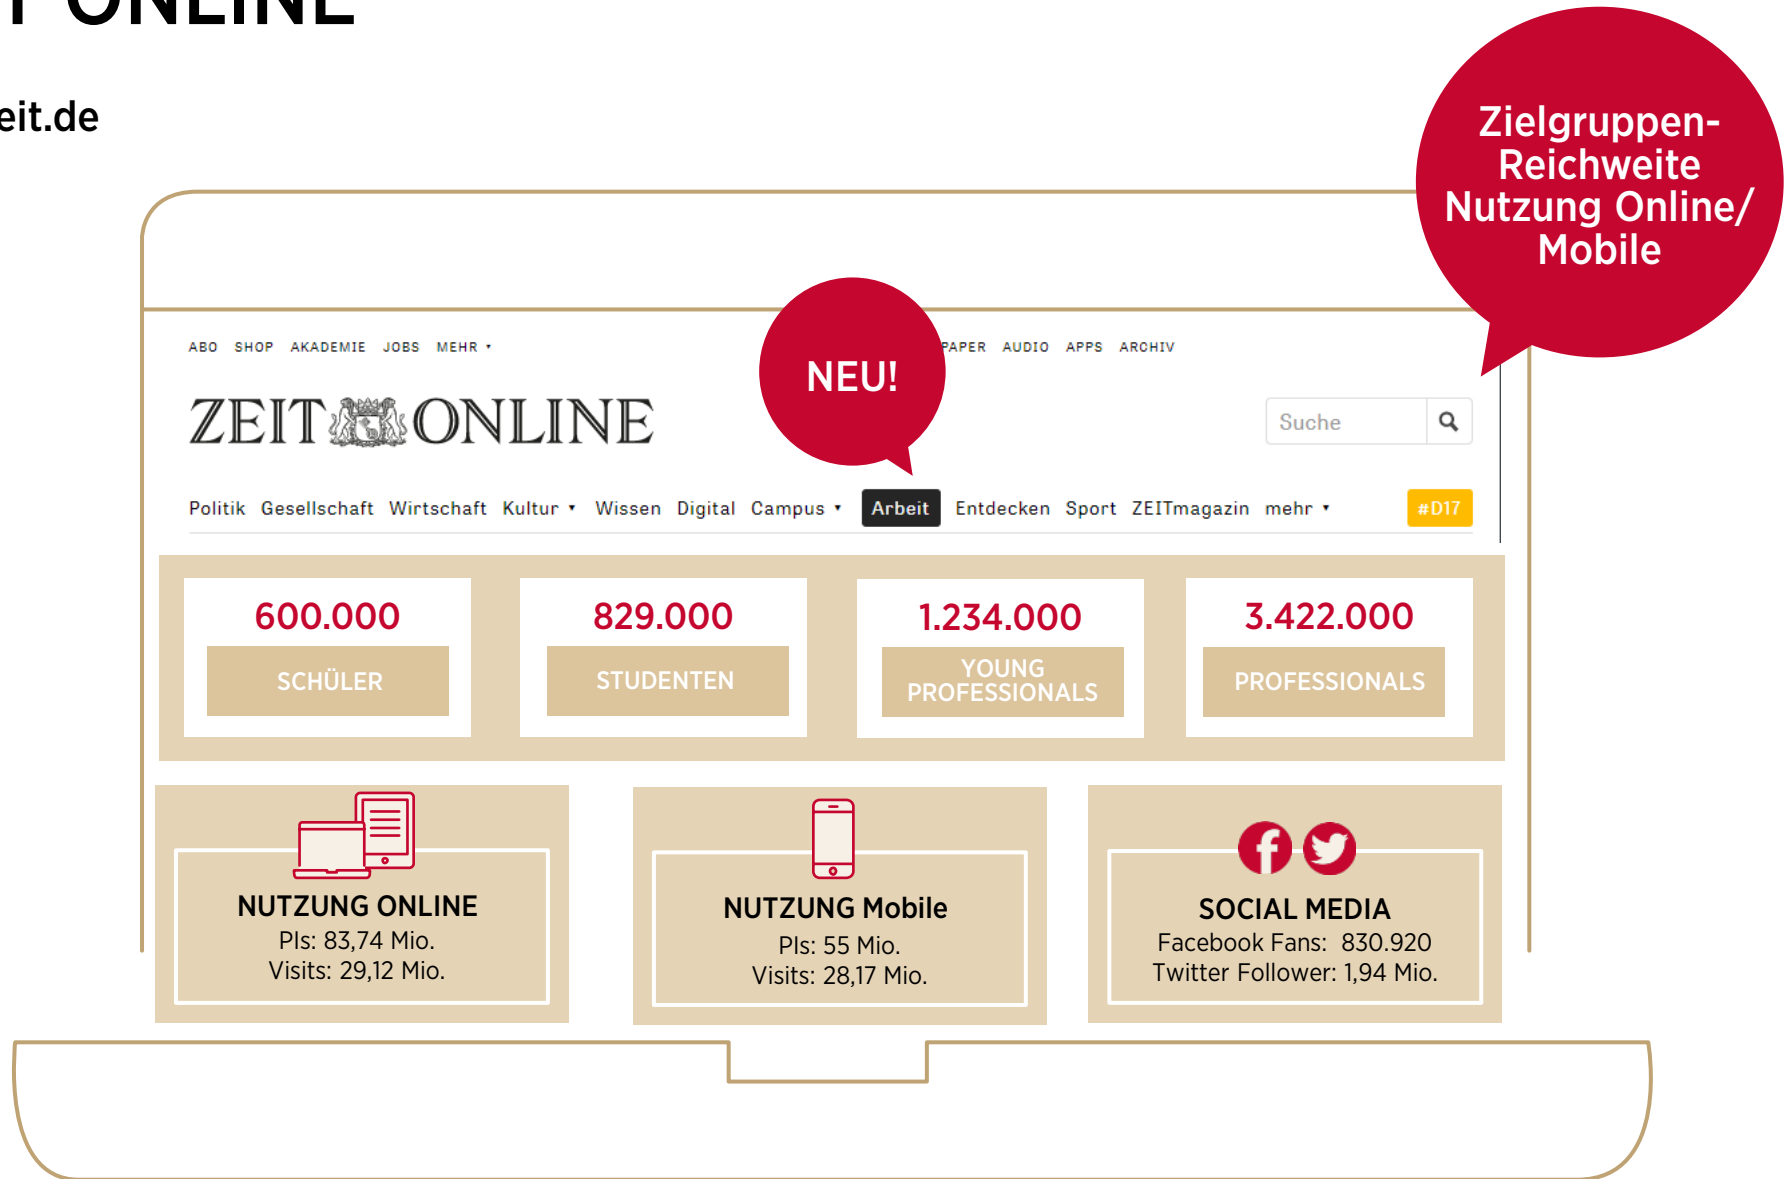

ZEIT ONLINE

ZEIT ONLINE

► www.zeit.de

DIGITAL
Unique User:
10,70 Mio.

Quelle: AGOF daily digital
facts 05-07/2017

ZEIT ONLINE steht für anspruchsvollen Nachrichten-Journalismus: einordnend, klug, seriös, investigativ, minutenaktuell. Das innovative Angebot ist klar gestaltet und setzt digitale Trends. > [Zur Website](http://www.zeit.de)

ZEIT ONLINE

► www.zeit.de

Quelle Zielgruppenreichweite: AGOF daily digital facts Ø 05-07/2017, in Unique User;
Page Impressions (Pls) und Visits: IVW 07/2017; Social Media: Stand August 2017

[Preisliste](#) | [Technische Spezifikationen](#)

ZEIT ONLINE

► www.zeit.de

The screenshot shows the ZEIT ONLINE website interface. At the top, there are navigation links: ABO SHOP AKADEMIE JOBS MEHR, PAPER AUDIO APPS ARCHIV. The main header features the ZEIT ONLINE logo and a search bar with the text 'Suche' and a magnifying glass icon. Below the header, there is a secondary navigation bar with links: Politik Gesellschaft Wirtschaft Kultur, Wissen Digital Campus, Arbeit, Entdecken Sport ZEITmagazin mehr, and a yellow button labeled '#D17'. A red speech bubble with the text 'NEU!' is positioned above the search bar. The main content area consists of a 2x3 grid of six beige-colored blocks, each with a red icon and text:

- Block 1:** Icon of a person at a laptop. Text: 'Der typische ZEIT ONLINE Nutzer'.
- Block 2:** Icon of a laptop and a smartphone. Text: 'Zielgruppen-Targeting'.
- Block 3:** Icon of a graduation cap. Text: 'Studenten: ZEIT CAMPUS ONLINE'.
- Block 4:** Icon of a laptop and a smartphone. Text: 'Digitale Werbeformate' and 'ZEIT ONLINE Beispiele'.
- Block 5:** Icon of a laptop and a smartphone. Text: 'Storytelling' and 'Advertorials u. Microsites'.
- Block 6:** Icon of a paper airplane. Text: 'Newsletter'.